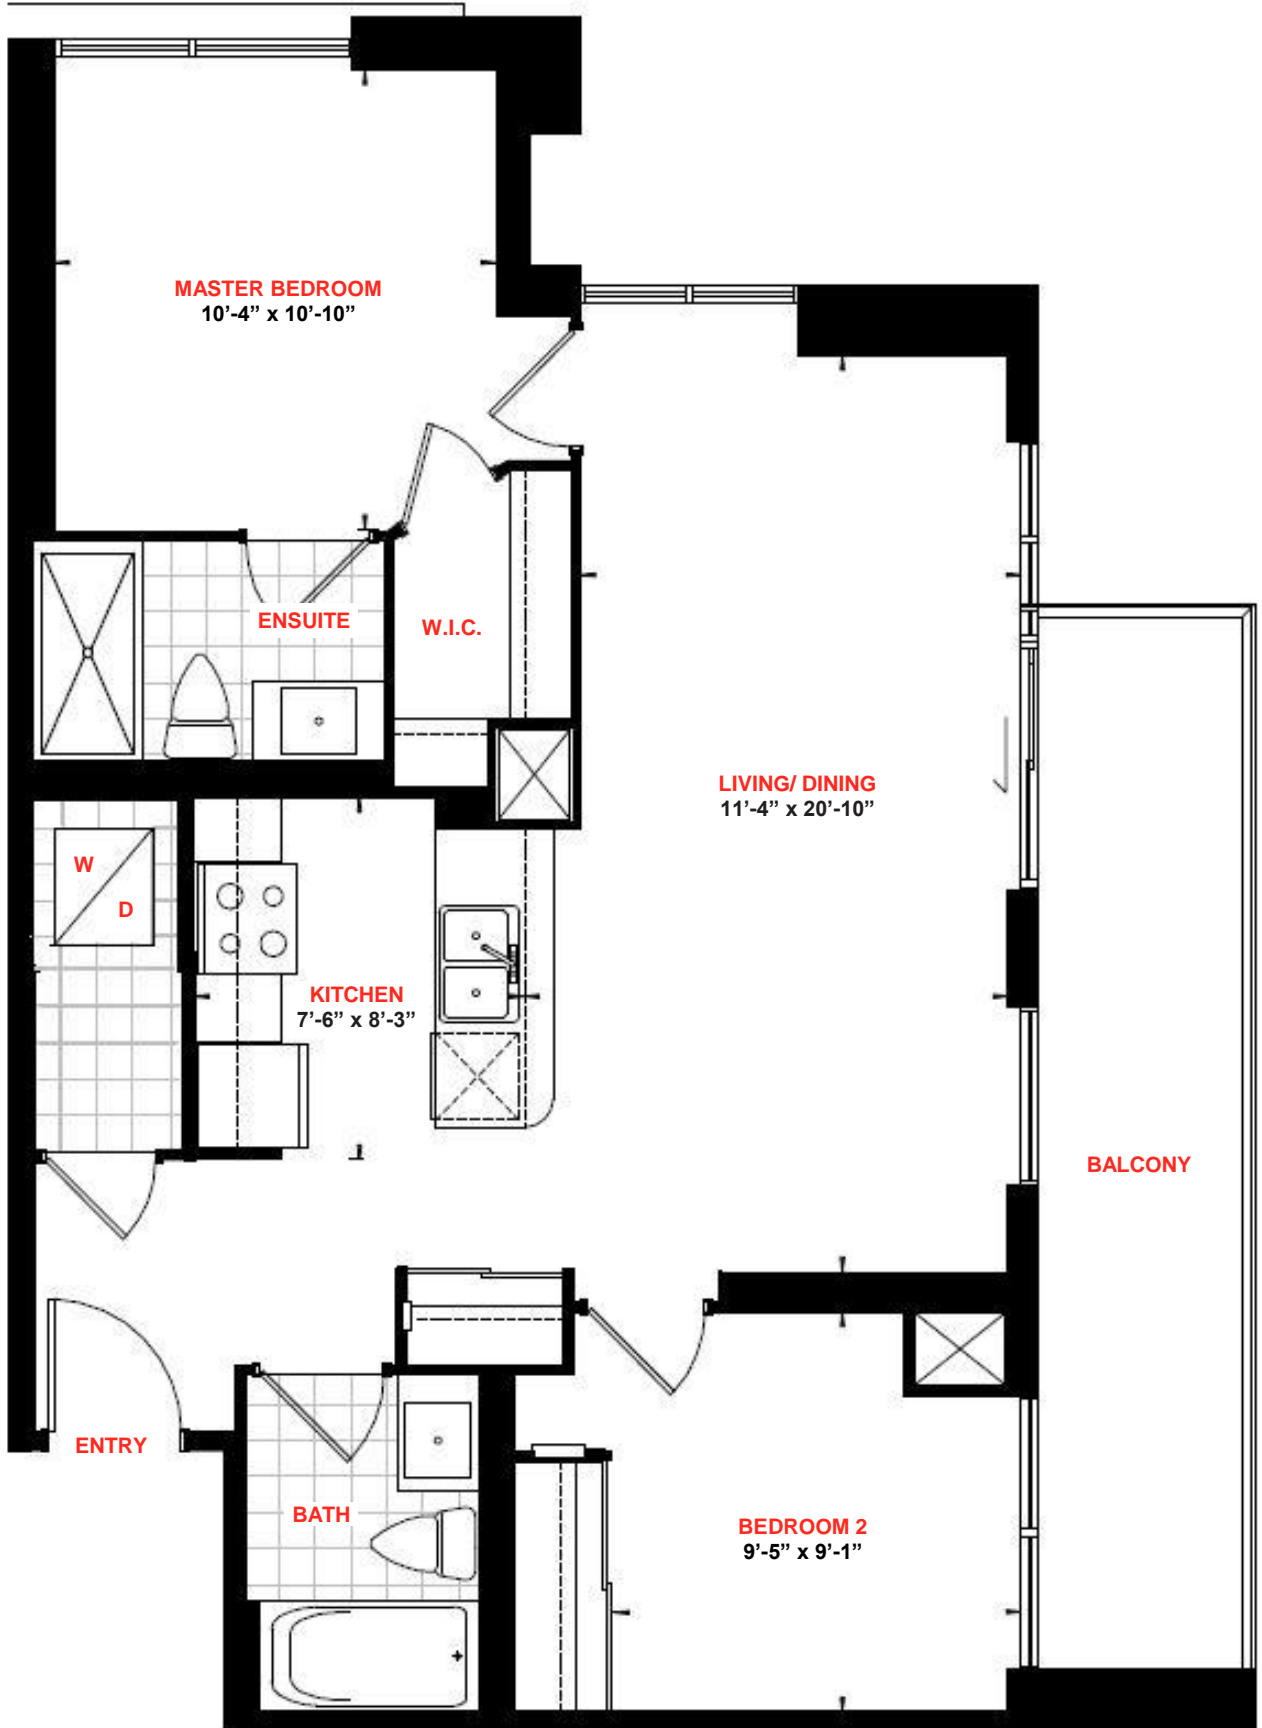

SUITE 413

TWO BEDROOM

Suite Area: 816 sq.ft.

Balcony: 112 sq.ft.

Total Area: 928 sq.ft.

Grand Park Drive

Webb Drive

4TH FLOOR

All areas and stated room dimensions are approximate. Sizes and specifications are subject to change without notice. Actual living area and balcony/terraces may vary from floor stated areas. E. & O.E.